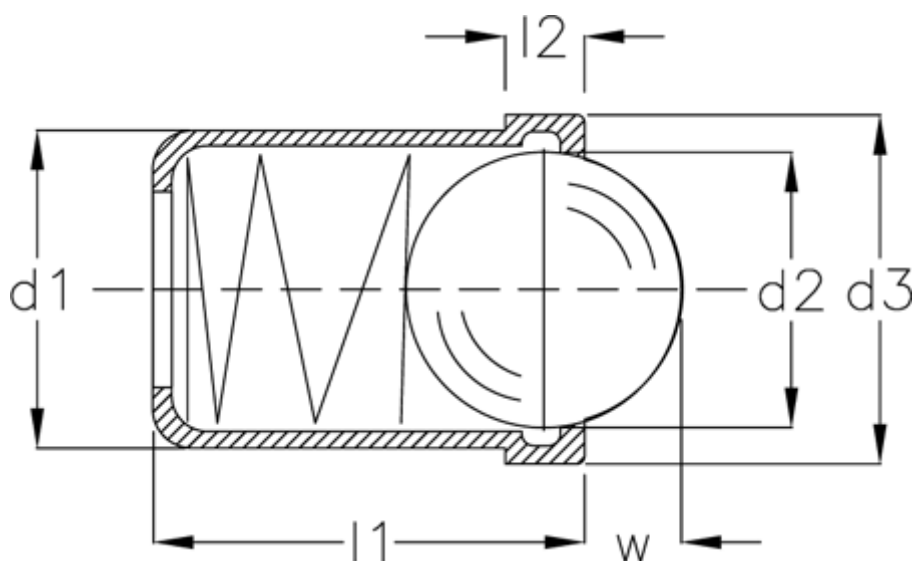

Data Sheet

Article number: 20854005

Description: E+G
Spring plunger GN 614-8-MS

Measures

d1	= 8
d2	= 6.5
d3	= 8.5
l1	= 9.0
l2	= 1.0
Spring pressure N bottom	= 12.5
Spring pressure N top	= 7.0
W	= 1.9